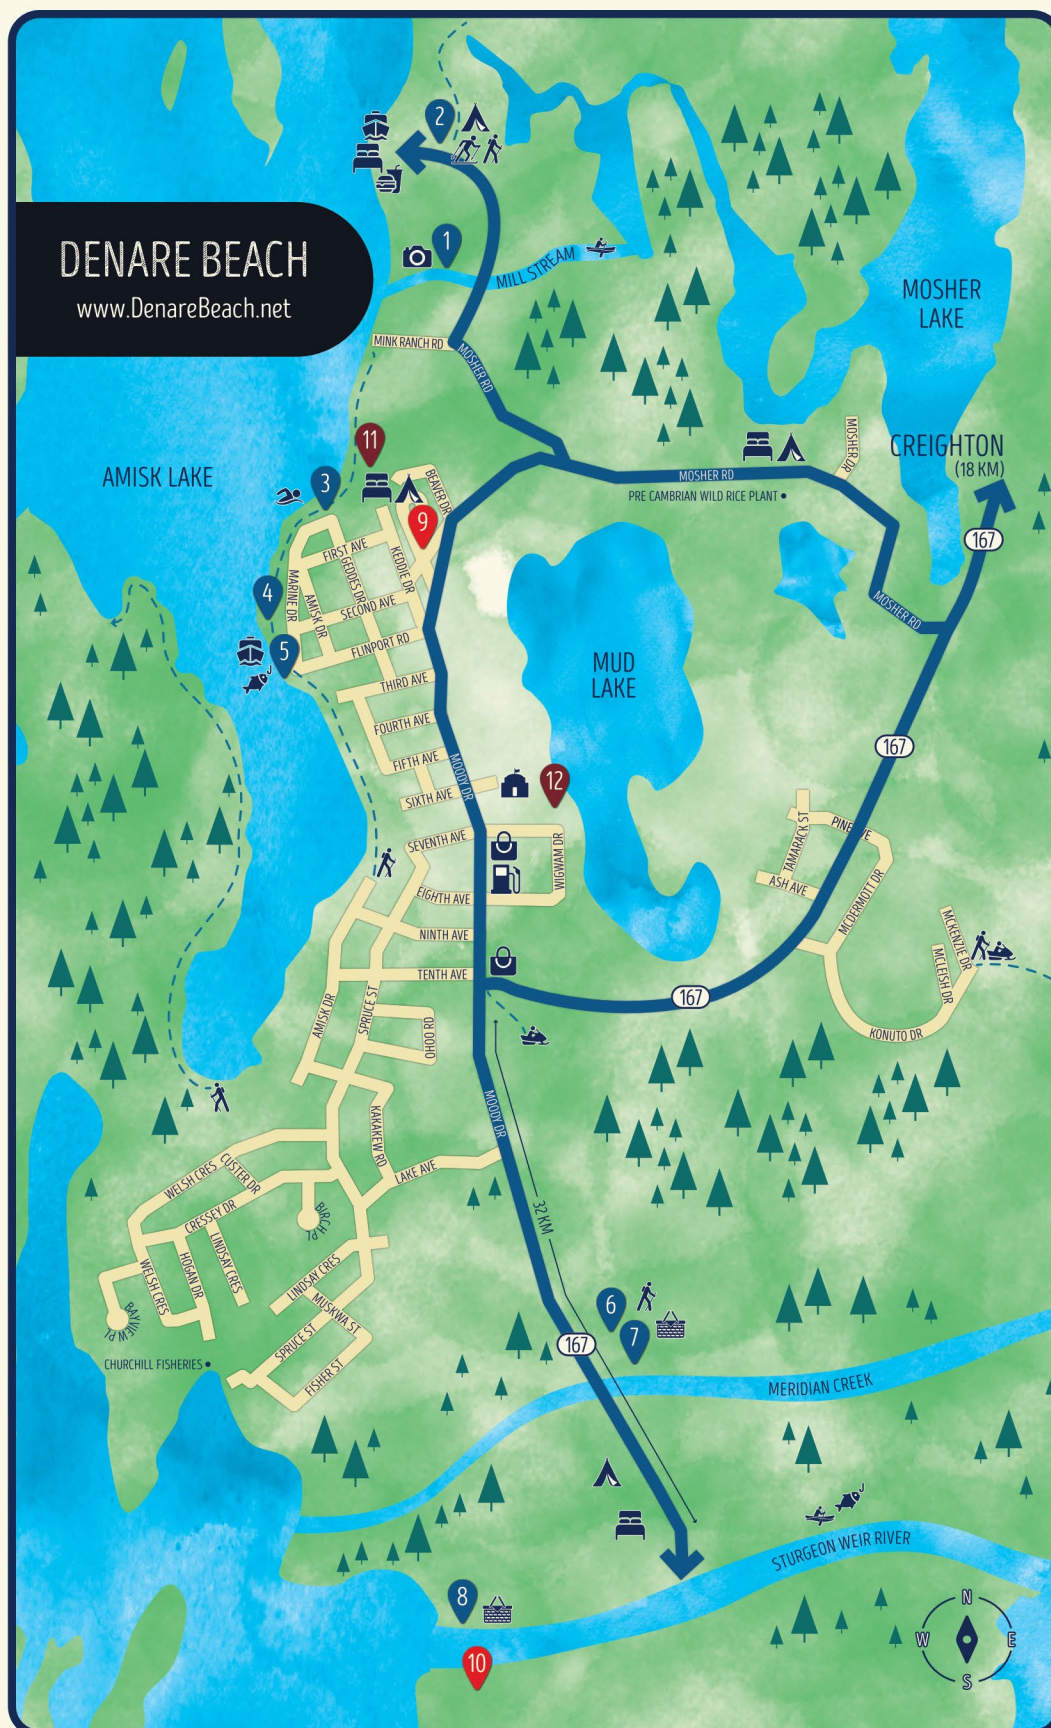

THE WATER AND THE WILD

WHERE WILL YOUR JOURNEY TAKE YOU?

Scan the code to enjoy a collection of audio stories filled with fascinating facts & local history.

For accurate and up-to-date trail information, we recommend using Trailforks, a comprehensive trail mapping and tracking platform. While exploring our beautiful trails, please exercise necessary precautions and plan your adventures responsibly.

ICON KEY

OUTDOOR RECREATION

1. MILL STREAM
2. CROSS COUNTRY SKI TRAILS
3. MAIN BEACH
4. VILLAGE WALKING TRAIL
5. BOAT LAUNCH
6. LIMESTONE CREVICES
7. MERIDIAN CREEK
8. LIMESTONE PICNIC AREA

ARTS & CULTURE

9. NORTHERN GATEWAY MUSEUM
10. BEAVER CITY

COMMUNITY

11. TENNIS & BASKETBALL COURTS
12. DENAREPLEX & HOCKEY BUNK

SCAN TO DISCOVER THE WATER & THE WILD

DENARE BEACH

www.DenareBeach.net

CREIGHTON

www.TownOfCreighton.ca

ARTS & CULTURE

9. CREIGHTON TOURISM OFFICE & ROYAL NORTHWEST MOUNTED POLICE POST MUSEUM

COMMUNITY

10. BALL DIAMOND
11. CREIGHTON TENNIS COURTS
12. LION'S SPRAY POOL
13. OVAL OF DREAMS RUNNING TRACK
14. SPORTEX ARENA