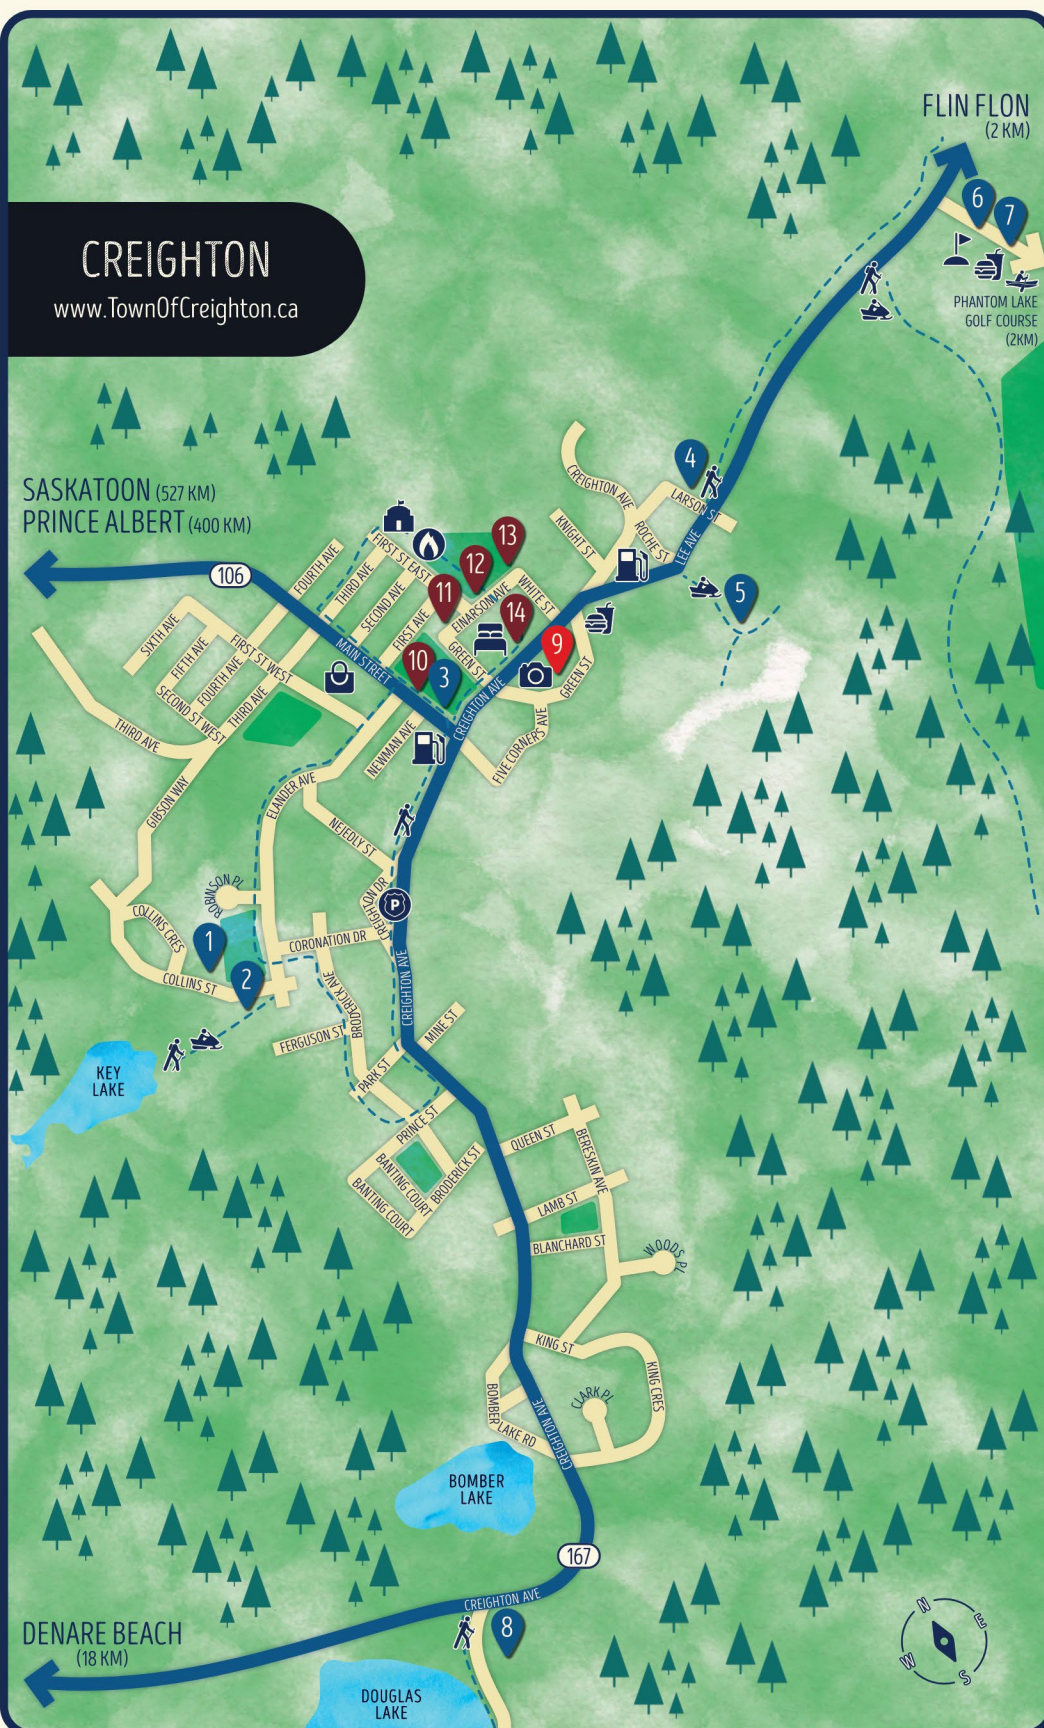

ARTS & CULTURE

10. THE STACK
11. R.H. CHANNING AUDITORIUM
12. PIONEER SQUARE
13. 100 STAIRS & BOMB SHELTER
14. SEWER BOXES & BOARDWALK
15. WAHLENBURG ARCH
16. FLINTY'S SUBMARINE
17. JOHNNY'S SOCIAL CLUB
18. NORVA CENTRE (ART GALLERY & STUDIO)
19. ROTARY WHEEL
20. FLIN FLON STATION MUSEUM
21. FLIN FLON TOURIST BUREAU & CAMPGROUND, FLINTY STATUE
22. NEIGHBOURS OF THE NORTH PARK & DAVID COLLINS MONUMENT

9. NORTHERN GATEWAY MUSEUM
10. BEAVER CITY

COMMUNITY

11. TENNIS & BASKETBALL COURTS
12. DENAREPLEX & HOCKEY BUNK

SCAN TO DISCOVER THE WATER & THE WILD

DENARE BEACH

www.DenareBeach.net

CREIGHTON

www.TownOfCreighton.ca

ARTS & CULTURE

9. CREIGHTON TOURISM OFFICE & ROYAL NORTHWEST MOUNTED POLICE POST MUSEUM

COMMUNITY

10. BALL DIAMOND
11. CREIGHTON TENNIS COURTS
12. LION'S SPRAY POOL
13. OVAL OF DREAMS RUNNING TRACK
14. SPORTEX ARENA

Did you know...

Flin Flon straddles the Manitoba-Saskatchewan border, giving you the unique opportunity to stand in two provinces at once. Visit the Neighbours of the North Park, located at the end of Flin Flon's Main Street for the perfect photo opportunity!